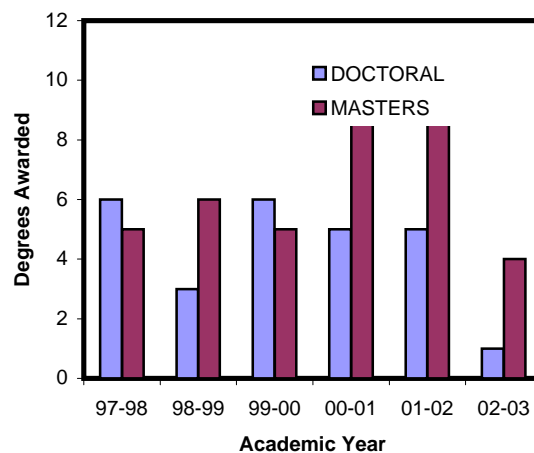

SPANISH

2002-2003

Graduate Enrollment:

	Doctoral	Masters
Total	30	24
Gender: Male	11	8
Female	19	16
Newly-Enrolled	4	9
Male	2	1
Female	2	8
Minority: Total	1	2
Black	0	1
Citizenship: KY	9	9
International	13	11

Degrees Awarded:

	Doctoral	Masters
Total	1	4
Gender: Male	1	2
Female	0	2
Minority: Total	0	0
Black	0	0
Citizenship: KY	0	2
International	0	0

Assistantships & Fellowships:

	Fall 2002	Spring 2003
Teaching Asst.	30	25
TA Stipend	$272,554	
Research Asst.	0	0
RA Stipend	$0	
Graduate Asst.	0	0
GA Stipend	$0	
Fellowships	8	8
Fellow. Stipend	$84,378	
Total Stipend	$356,932	

Applications:

	Doctoral	Masters	Visiting
Received	20	21	1
Completed	16	13	1
Admitted	14	12	1
Gender: Male	6	4	0
Female	14	17	1
Minority: Total	0	1	0
Black	0	0	0
Citizenship: KY	9	9	0
International	5	6	1

1997-1998 to 2002-2003

Degrees Awarded:

Tuition Scholarships:

Total Tuition Scholarships:	$307,120
	Fall 2002 Spring 2003
TORA Awards	
Dean's RA Awards	
KGS Awards	

Graduate School Support:

Form of Support	No.	Amount
Dissertation Enhancement Award	1	$1,600
Commonwealth Research Award	2	$1,400
Student Support	9	$3,314
Visiting Distinguished Faculty		
Commonwealth Incentive Award