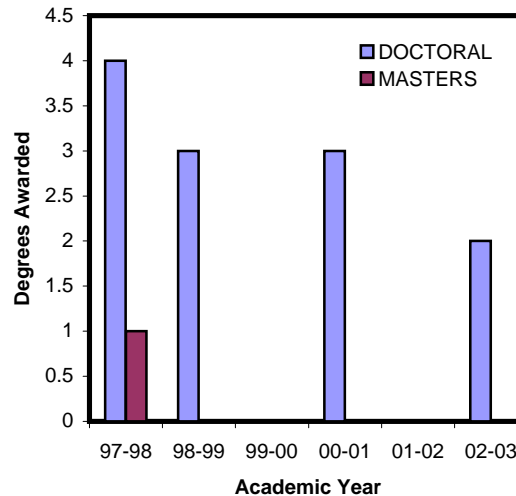

SOIL SCIENCES

2002-2003

Graduate Enrollment:

	Doctoral	Post-Doc
Total	8	2
Gender: Male	6	0
Female	2	2
Newly-Enrolled	2	0
Male	2	0
Female	0	0
Minority: Total	0	0
Black	0	0
Citizenship: KY	3	1
International	4	1

Degrees Awarded:

	Doctoral
Total	2
Gender: Male	1
Female	1
Minority: Total	0
Black	0
Citizenship: KY	0
International	2

Assistantships & Fellowships:

	Fall 2002	Spring 2003
Teaching Asst.	0	0
TA Stipend		$0
Research Asst.	2	3
RA Stipend		$42,651
Graduate Asst.	0	0
GA Stipend		$0
Fellowships	0	0
Fellow. Stipend		$0
Total Stipend		$42,651

Applications:

	Doctoral	Other
Received	13	1
Completed	5	0
Admitted	2	0
Gender: Male	10	0
Female	3	1
Minority: Total	1	0
Black	1	0
Citizenship: KY	2	0
International	6	0

1997-1998 to 2002-2003 Degrees Awarded:

Tuition Scholarships:

Total Tuition Scholarships:	$39,526
	Fall 2002 Spring 2003
TORA Awards	
Dean's RA Awards	
KGS Awards	

Graduate School Support:

Form of Support	No.	Amount
Dissertation Enhancement Award		
Commonwealth Research Award		
Student Support		
Visiting Distinguished Faculty	1	$1,500
Commonwealth Incentive Award