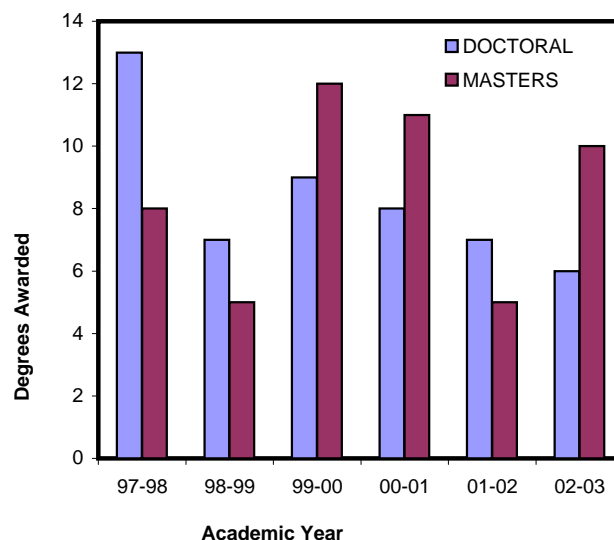

HISTORY

2002-2003

Graduate Enrollment:

	Doctoral	Masters
Total	52	26
Gender: Male	25	16
Female	27	10
Newly-Enrolled	7	10
Male	4	7
Female	3	3
Minority: Total	4	1
Black	4	0
Citizenship: KY	32	20
International	0	1

Degrees Awarded:

	Doctoral	Masters
Total	6	10
Gender: Male	3	7
Female	3	3
Minority: Total	0	1
Black	0	0
Citizenship: KY	4	8
International	0	1

Assistantships & Fellowships:

	Fall 2002	Spring 2003
Teaching Asst.	25	24
TA Stipend	$257,585	
Research Asst.	4	3
RA Stipend	$27,015	
Graduate Asst.	0	0
GA Stipend	$0	
Fellowships	6	6
Fellow. Stipend	$89,249	
Total Stipend	$373,849	

Applications:

	Doctoral	Masters
Received	34	46
Completed	29	35
Admitted	22	24
Gender: Male	22	28
Female	12	18
Minority: Total	2	2
Black	0	1
Citizenship: KY	11	29
International	0	0

1997-1998 to 2002-2003

Degrees Awarded:

Tuition Scholarships:

Total Tuition Scholarships:	$233,198	
	Fall 2002	Spring 2003
TORA Awards		
Dean's RA Awards	1	1
KGS Awards	1	

Graduate School Support:

Form of Support	No.	Amount
Dissertation Enhancement Award	2	$4,500
Commonwealth Research Award	1	$950
Student Support	7	$2,215
Visiting Distinguished Faculty	1	$1,500
Commonwealth Incentive Award	6	$6,061