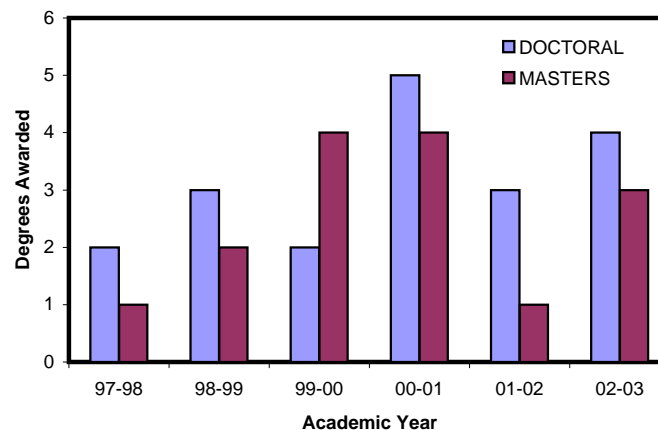

GEOGRAPHY

2002-2003

Graduate Enrollment:

	Doctoral	Masters	Post-Doc
Total	35	13	3
Gender: Male	17	7	1
Female	18	6	2
Newly-Enrolled	0	3	1
Male	0	0	0
Female	0	3	1
Minority: Total	0	0	2
Black	0	0	1
Citizenship: KY	7	7	2
International	5	1	0

Degrees Awarded:

	Doctoral	Masters
Total	4	3
Gender: Male	3	2
Female	1	1
Minority: Total	0	0
Black	0	0
Citizenship: KY	1	0
International	0	0

Assistantships & Fellowships:

	Fall 2002	Spring 2003
Teaching Asst.	20	18
TA Stipend	$186,643	
Research Asst.	5	5
RA Stipend	$66,556	
Graduate Asst.	0	1
GA Stipend	$8,135	
Fellowships	6	6
Fellow. Stipend	$108,999	
Total Stipend	$370,333	

Applications:

	Doctoral	Masters
Received	30	28
Completed	25	22
Admitted	13	9
Gender: Male	12	19
Female	18	9
Minority: Total	0	1
Black	0	0
Citizenship: KY	5	8
International	14	5

1997-1998 to 2002-2003 Degrees Awarded:

Tuition Scholarships:

Total Tuition Scholarships:	$273,701	
	Fall 2002	Spring 2003
TORA Awards	5.5	5.5
Dean's RA Awards		
KGS Awards	1	1

Graduate School Support:

Form of Support	No.	Amount
Dissertation Enhancement Award	1	$3,000
Commonwealth Research Award	1	$1,000
Student Support	30	$12,000
Visiting Distinguished Faculty		
Commonwealth Incentive Award