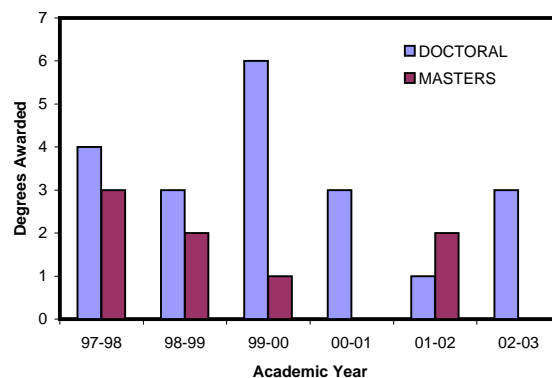

CROP SCIENCE

2002-2003

Graduate Enrollment:

	Doctoral	Masters	Post-Doc
Total	12	2	7
Gender: Male	7	0	4
Female	5	2	3
Newly-Enrolled	2	1	0
Male	2	0	0
Female	0	1	0
Minority: Total	0	0	0
Black	0	0	0
Citizenship: KY	3	0	0
International	8	2	6

Degrees Awarded:

	Doctoral
Total	3
Gender: Male	3
Female	0
Minority: Total	0
Black	0
Citizenship: KY	1
International	1

Assistantships & Fellowships:

	Fall 2002	Spring 2003
Teaching Asst.	0	0
TA Stipend	$0	
Research Asst.	6	6
RA Stipend	$80,650	
Graduate Asst.	0	0
GA Stipend	$0	
Fellowships	1	1
Fellow. Stipend	$11,499	
Total Stipend	$92,149	

1997-1998 to 2002-2003

Degrees Awarded:

Applications:

	Doctoral	Masters
Received	16	8
Completed	7	4
Admitted	4	1
Gender: Male	9	6
Female	7	2
Minority: Total	0	0
Black	0	0
Citizenship: KY	6	1
International	9	7

Tuition Scholarships:

Total Tuition Scholarships:	$51,117
	Fall 2002 Spring 2003
TORA Awards	
Dean's RA Awards	
KGS Awards	

Graduate School Support:

Form of Support	No.	Amount
Dissertation Enhancement Award		
Commonwealth Research Award		
Student Support		
Visiting Distinguished Faculty		
Commonwealth Incentive Award