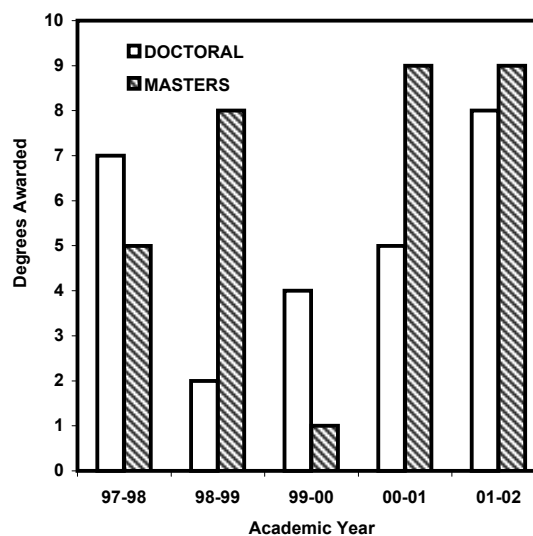

PHYSICS

2001-2002

Graduate Enrollment:

	Doctoral	Masters	Post-Doc
Total	51	5	19
Gender: Male	36	4	17
Female	15	1	2
Newly-Enrolled	12	2	3
Male	9	1	2
Female	3	1	1
Minority: Total	1	0	0
Black	1	0	0
Citizenship: KY	5	1	3
International	39	4	16

Applications:

	Doctoral	Masters	Visiting
Received	79	7	1
Completed	42	3	0
Admitted	27	2	0
Gender: Male	66	4	0
Female	13	3	1
Minority: Total	0	0	0
Black	0	0	0
Citizenship: KY	4	3	0
International	71	4	1

Degrees Awarded:

	Doctoral	Masters
Total	8	9
Gender: Male	7	8
Female	1	1
Minority: Total	0	1
Black	0	1
Citizenship: KY	1	2
International	7	6

1997-1998 to 2001-2002

Degrees Awarded:

Assistantships & Fellowships:

	Fall 2001	Spring 2002
Teaching Asst.	11	12
TA Stipend		$148,482
Research Asst.	11	9
RA Stipend		$190,093
Graduate Asst.	0	0
GA Stipend		$0
Fellowships	8	8
Fellow. Stipend		$124,400
Total Stipend		$462,975

Tuition Scholarships:

	Fall 2001	Spring 2002
Total Tuition Scholarships:		$245,110
TORA Awards	6	4
Dean's RA Awards		
KGS Awards		

Graduate School Support:

Form of Support	No.	Amount
Dissertation Enhancement Award		
Commonwealth Research Award		
Student Support	3	$964
Visiting Distinguished Faculty		
Commonwealth Incentive Award