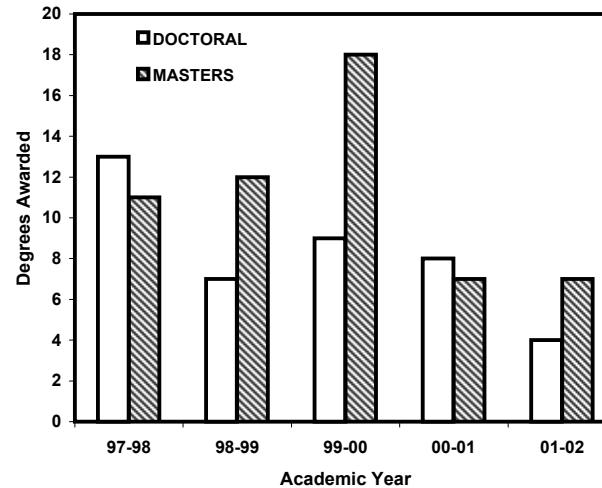

MATHEMATICS

2001-2002

Graduate Enrollment:

	Doctoral	Masters
Total	55	24
Gender: Male	34	11
Female	21	13
Newly-Enrolled	12	12
Male	9	4
Female	3	8
Minority: Total	1	1
Black	1	0
Citizenship: KY	16	10
International	14	8

Degrees Awarded:

	Doctoral	Masters
Total	4	7
Gender: Male	2	6
Female	2	1
Minority: Total	0	1
Black	0	0
Citizenship: KY	1	2
International	0	2

Assistantships & Fellowships:

	Fall 2001	Spring 2002
Teaching Asst.	53	53
TA Stipend	$623,563	
Research Asst.	4	6
RA Stipend	$96,380	
Graduate Asst.	0	0
GA Stipend	$0	
Fellowships	10	10
Fellow. Stipend	$122,548	
Total Stipend	$842,491	

Applications:

	Doctoral	Masters	Visiting
Received	46	53	1
Completed	30	33	1
Admitted	25	22	1
Gender: Male	30	32	0
Female	16	21	1
Minority: Total	2	2	0
Black	2	2	0
Citizenship: KY	8	9	1
International	22	31	0

1997-1998 to 2001-2002 Degrees Awarded:

Tuition Scholarships:

Total Tuition Scholarships:	$489,988	
	Fall 2001	Spring 2002
TORA Awards	2	3
Dean's RA Awards		
KGS Awards	0	1

Graduate School Support:

Form of Support	No.	Amount
Dissertation Enhancement Award		
Commonwealth Research Award		
Student Support	3	$1,025
Visiting Distinguished Faculty		
Commonwealth Incentive Award