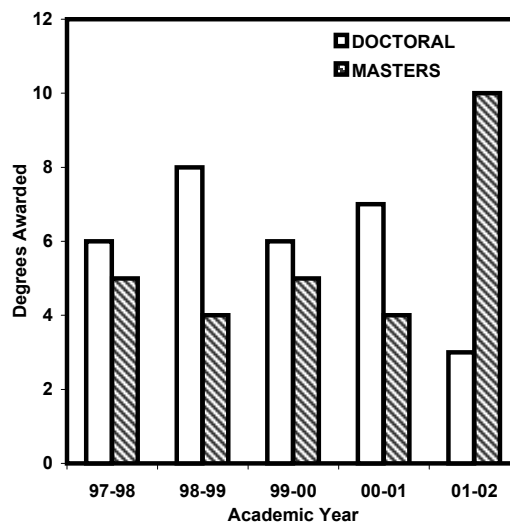

COMMUNICATION

2001-2002

Graduate Enrollment:

	Doctoral	Masters	Visiting
Total	64	26	1
Gender: Male	23	6	0
Female	41	20	1
Newly-Enrolled	7	12	1
Male	1	1	0
Female	6	11	1
Minority: Total	6	2	0
Black	4	2	0
Citizenship: KY	37	21	0
International	11	1	1

Applications:

	Doctoral	Masters	Visiting
Received	59	64	1
Completed	42	42	1
Admitted	18	23	1
Gender: Male	24	14	0
Female	35	50	1
Minority: Total	4	7	0
Black	4	7	0
Citizenship: KY	15	33	0
International	33	19	1

Degrees Awarded:

	Doctoral	Masters
Total	3	10
Gender: Male	0	4
Female	3	6
Minority: Total	2	0
Black	2	0
Citizenship: KY	2	6
International	0	0

1997-1998 to 2001-2002

Degrees Awarded:

Assistantships & Fellowships:

	Fall 2001	Spring 2002
Teaching Asst.	27	25
TA Stipend	$207,146	
Research Asst.	12	13
RA Stipend	$175,702	
Graduate Asst.	0	0
GA Stipend	$735	
Fellowships	6	6
Fellow. Stipend	$44,249	
Total Stipend	$427,832	

Tuition Scholarships:

Total Tuition Scholarships:	$250,410	
	Fall 2001	Spring 2002
TORA Awards	7	7
Dean's RA Awards		
KGS Awards	1	1

Graduate School Support:

Form of Support	No.	Amount
Dissertation Enhancement Award		
Commonwealth Research Award	1	$1,000
Student Support	8	$3,230
Visiting Distinguished Faculty		
Commonwealth Incentive Award