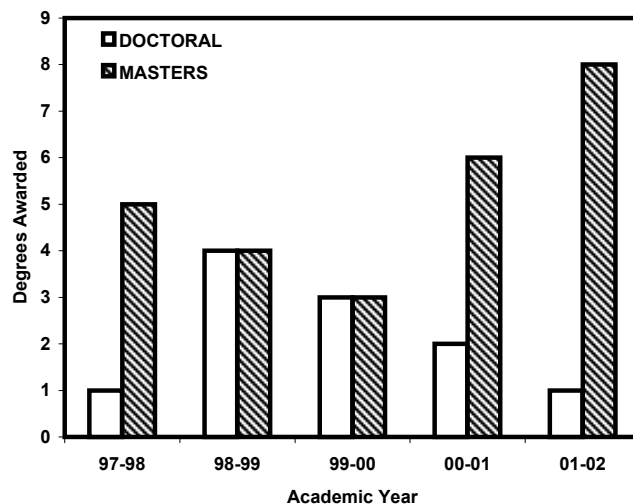

ANTHROPOLOGY

2001-2002

Graduate Enrollment:

	Doctoral	Masters
Total	38	17
Gender: Male	18	8
Female	20	9
Newly-Enrolled	9	7
Male	4	2
Female	5	5
Minority: Total	3	0
Black	2	0
Citizenship: KY	9	3
International	3	1

Applications:

	Doctoral	Masters
Received	32	28
Completed	22	22
Admitted	17	12
Gender: Male	12	7
Female	20	21
Minority: Total	1	1
Black	1	0
Citizenship: KY	2	8
International	8	3

Degrees Awarded:

	Doctoral	Masters
Total	1	8
Gender: Male	1	3
Female	0	5
Minority: Total	0	0
Black	0	0
Citizenship: KY	1	2
International	0	1

1997-1998 to 2001-2002

Degrees Awarded:

Assistantships & Fellowships:

	Fall 2001	Spring 2002
Teaching Asst.	16	16
TA Stipend	$167,533	
Research Asst.	5	8
RA Stipend	$85,372	
Graduate Asst.	0	0
GA Stipend	$0	
Fellowships	8	6
Fellow. Stipend	$103,127	
Total Stipend	$356,032	

Tuition Scholarships:

Total Tuition Scholarships:	$274,060	
	Fall 2001	Spring 2002
TORA Awards		
Dean's RA Awards		
KGS Awards	5	6

Graduate School Support:

Form of Support	No.	Amount
Dissertation Enhancement Award	2	$4,500
Commonwealth Research Award	1	$1,000
Student Support	9	$3,106
Visiting Distinguished Faculty		
Commonwealth Incentive Award