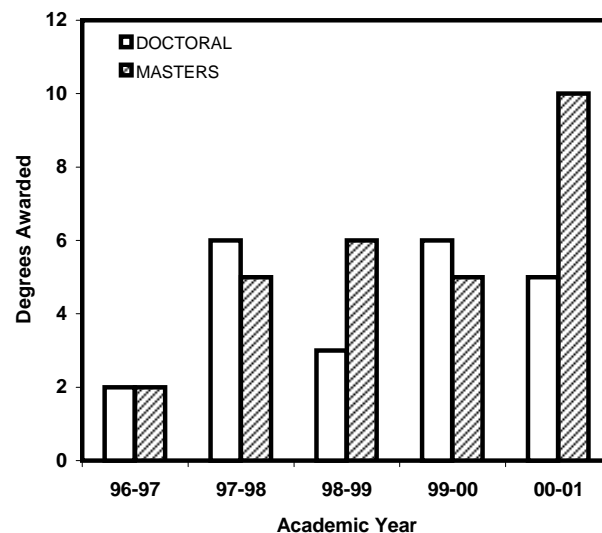

Spanish

2000-2001

Graduate Enrollment:

	Doctoral	Masters
Total	41	23
Gender: Male	12	10
Female	29	13
Newly-Enrolled	4	7
Male	3	3
Female	1	4
Minority: Total	4	1
Black	2	0
Citizenship: KY	9	10
International	13	6

Applications:

	Doctoral	Masters
Received	22	25
Completed	13	15
Admitted	8	11
Gender: Male	8	10
Female	14	15
Minority: Total	0	1
Black	0	1
Citizenship: KY	4	7
International	5	8
Selectivity	0.62	0.73
Yield	0.50	0.64

Degrees Awarded:

	Doctoral	Masters
Total	5	10
Gender: Male	2	4
Female	3	6
Minority: Total	0	0
Black	0	0
Citizenship: KY	1	3
International	4	1

1996-1997 to 2000-2001

Degrees Awarded:

Assistantships & Fellowships:

	Fall 2000	Spring 2001
Teaching Asst.	31	27
TA Stipend	$283,597	
Research Asst.	0	1
RA Stipend	$3,725	
Graduate Asst.	0	0
GA Stipend	$0	
Fellowships	10	9
Fellow. Stipend	$91,047	
Total Stipend	$378,369	

Tuition Scholarships:

TA/RA/GA & Fellowship Tuition Scholarships (incl. TORA Awards)		
		$283,810
TORA Awards	Fall 2000	Spring 2001
Number	-	0.5

Graduate School Support:

Form of Support	No.	Amount
Dissertation Enhance.	1	$900
Commonwealth Res.	1	$950
Student Support	7	$1,906
SDA	6	$3,000
Visit. Dist. Faculty		
Commonwealth Incent.