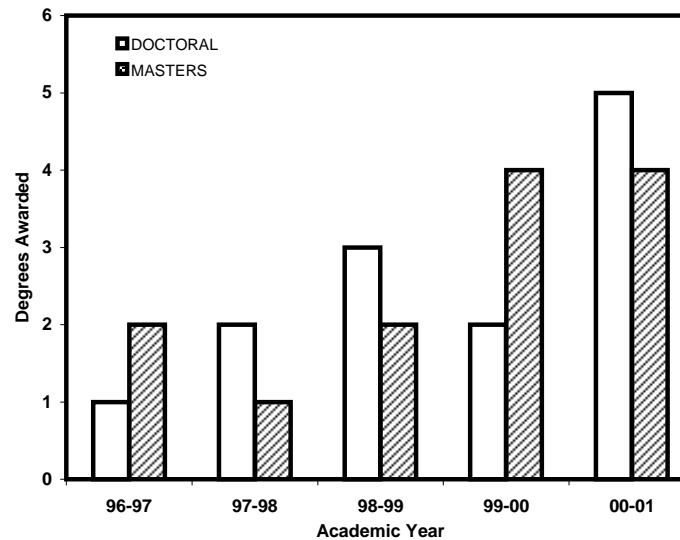

Geography

2000-2001

Graduate Enrollment:

	Doctoral	Masters	Post-Doc
Total	37	6	1
Gender: Male	19	4	1
Female	18	2	0
Newly-Enrolled	6	4	0
Male	3	3	0
Female	3	1	0
Minority: Total	0	0	1
Black	0	0	1
Citizenship: KY	8	2	0
International	7	0	0

Degrees Awarded:

	Doctoral	Masters
Total	5	4
Gender: Male	4	2
Female	1	2
Minority: Total	0	0
Black	0	0
Citizenship: KY	0	1
International	1	0

Assistantships & Fellowships:

	Fall 2000	Spring 2001
Teaching Asst.	15	16
TA Stipend		$157,537
Research Asst.	3	3
RA Stipend		$30,484
Graduate Asst.	0	0
GA Stipend		$0
Fellowships	13	13
Fellow. Stipend		$116,094
Total Stipend		$304,115

Applications:

	Doctoral	Masters
Received	23	27
Completed	14	15
Admitted	12	8
Gender: Male	18	17
Female	5	10
Minority: Total	0	0
Black	0	0
Citizenship: KY	7	7
International	4	5
Selectivity	0.86	0.53
Yield	0.50	0.50

1996-1997 to 2000-2001 Degrees Awarded:

Tuition Scholarships:

TA/RA/GA & Fellowship Tuition Scholarships (incl. TORA Awards)		
		$232,106
TORA Awards	Fall 2000	Spring 2001
	Number	3.5 3.5

Graduate School Support:

Form of Support	No.	Amount
Dissertation Enhance.	2	$4,190
Commonwealth Res.	1	$1,000
Student Support	25	$6,230
SDA	6	$3,000
Visit. Dist. Faculty		
Commonwealth Incent.