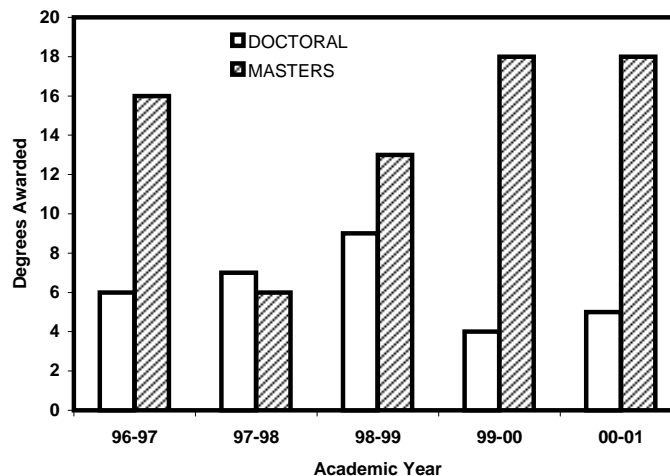

English

2000-2001

Graduate Enrollment:

	Doctoral	Masters	Post-Doc
Total	70	56	1
Gender: Male	29	18	0
Female	41	38	1
Newly-Enrolled	10	12	1
Male	5	6	0
Female	5	6	1
Minority: Total	9	6	0
Black	6	4	0
Citizenship: KY	29	31	0
International	0	5	0

Applications:

	Doctoral	Masters
Received	41	62
Completed	34	40
Admitted	28	27
Gender: Male	25	21
Female	16	41
Minority: Total	3	6
Black	2	4
Citizenship: KY	10	30
International	3	12
Selectivity	0.82	0.68
Yield	0.36	0.44

Degrees Awarded:

	Doctoral	Masters
Total	5	18
Gender: Male	1	5
Female	4	13
Minority: Total	1	3
Black	0	3
Citizenship: KY	3	6
International	0	3

1996-1997 to 2000-2001 Degrees Awarded:

Assistantships & Fellowships:

	Fall 2000	Spring 2001
Teaching Asst.	62	67
TA Stipend	$615,078	
Research Asst.	7	10
RA Stipend	$82,496	
Graduate Asst.	1	1
GA Stipend	$4,019	
Fellowships	24	24
Fellow. Stipend	$133,104	
Total Stipend	$834,697	

Tuition Scholarships:

TA/RA/GA & Fellowship Tuition Scholarships (incl. TORA Awards)	$560,038	
TORA Awards	Fall 2000	Spring 2001
Number	2.5	3

Graduate School Support:

Form of Support	No.	Amount
Dissertation Enhance.	3	$6,900
Commonwealth Res.		
Student Support	21	$5,113
SDA	5	$3,000
Visit. Dist. Faculty	2	$1,901
Commonwealth Incent.