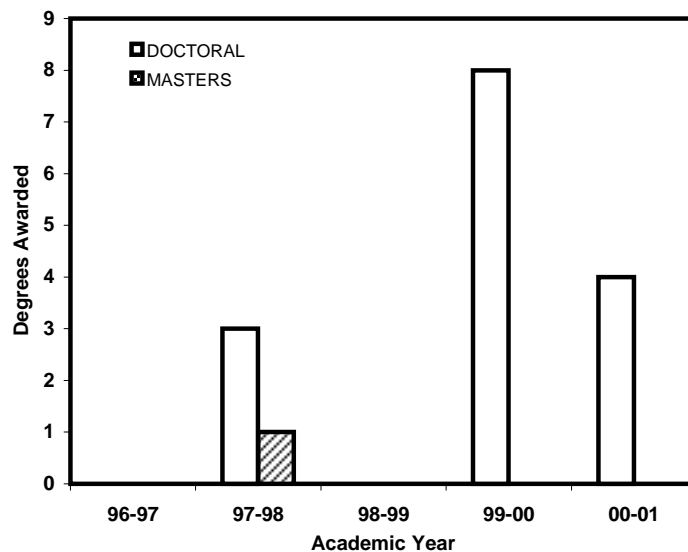

Biochemistry

2000-2001

Graduate Enrollment:

	Doctoral	Post-Doc
Total	32	20
Gender: Male	23	11
Female	9	9
Newly-Enrolled	10	8
Male	6	4
Female	4	4
Minority: Total	2	0
Black	2	0
Citizenship: KY	6	1
International	12	16

Degrees Awarded:

	Doctoral
Total	4
Gender: Male	4
Female	0
Minority: Total	0
Black	0
Citizenship: KY	1
International	3

1996-1997 to 2000-2001 Degrees Awarded:

Applications:

	Doctoral
Received	87
Completed	42
Admitted	13
Gender: Male	48
Female	39
Minority: Total	2
Black	2
Citizenship: KY	1
International	76
Selectivity	0.31
Yield	0.77