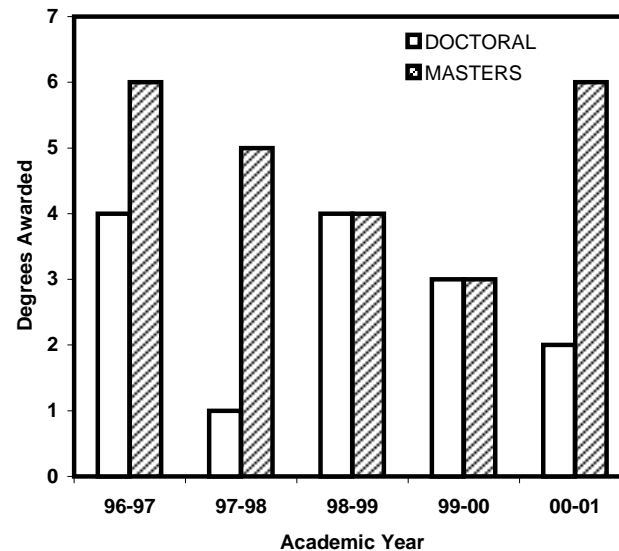

Anthropology

2000-2001

Graduate Enrollment:

	Doctoral	Masters
Total	32	13
Gender: Male	14	7
Female	18	6
Newly-Enrolled	4	7
Male	1	3
Female	3	4
Minority: Total	4	0
Black	2	0
Citizenship: KY	10	2
International	3	1

Applications:

	Doctoral	Masters
Received	21	34
Completed	19	28
Admitted	14	17
Gender: Male	9	13
Female	12	21
Minority: Total	1	0
Black	0	0
Citizenship: KY	5	8
International	3	5
Selectivity	0.74	0.61
Yield	0.29	0.41

Degrees Awarded:

	Doctoral	Masters
Total	2	6
Gender: Male	0	3
Female	2	3
Minority: Total	0	1
Black	0	1
Citizenship: KY	1	3
International	0	1

1996-1997 to 2000-2001

Degrees Awarded:

Assistantships & Fellowships:

	Fall 2000	Spring 2001
Teaching Asst.	12	15
TA Stipend	$153,933	
Research Asst.	7	8
RA Stipend	$82,359	
Graduate Asst.	0	0
GA Stipend	$0	
Fellowships	9	8
Fellow. Stipend	$76,475	
Total Stipend	$312,767	

Tuition Scholarships:

TA/RA/GA & Fellowship Tuition Scholarships (incl. TORA Awards)		
		$224,948
TORA Awards	Fall 2000	Spring 2001
Number	4	4.5

Graduate School Support:

Form of Support	No.	Amount
Dissertation Enhance.	3	$5,950
Commonwealth Res.	2	$1,000
Student Support	17	$3,737
SDA	5	$3,000
Visit. Dist. Faculty		
Commonwealth Incent.