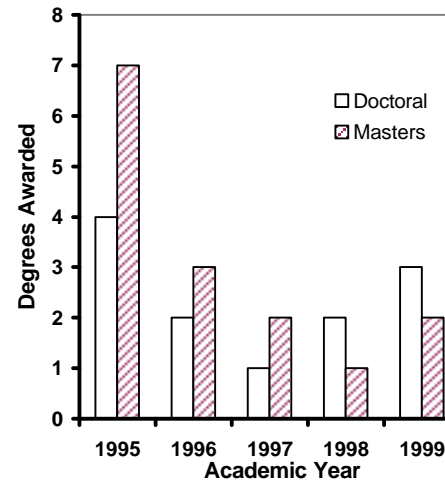

Geography

1998-1999

Graduate Enrollment:

	Doctoral	Masters	Visiting	Post-Doc
Total	29	9	1	3
Gender: Male	15	5	1	2
Female	14	4	0	1
Newly-Enrolled	5	4	1	3
Male	1	1	1	2
Female	4	3	0	1
Minority: Total	0	0	0	1
Black	0	0	0	1
Citizenship: KY	5	4	1	0
International	7	1	0	0

Degrees Awarded:

	Doctoral	Masters
Total	3	2
Gender: Male	2	1
Female	1	1
Minority: Total	0	0
Black	0	0
Citizenship: KY	0	1
International	1	0

Assistantships & Fellowships:

	Fall 1998	Spring 1999
Teaching Asst.	16	17
TA Stipend*	$157,751	
Research Asst.	7	5
RA Stipend*	$66,196	
Graduate Asst.	-	-
GA Stipend*		
Fellowships	12	11
Fellow. Stipend*	$99,493	
Total Stipend*	$323,440	

Applications:

	Doctoral	Masters	Visiting
Received	28	24	1
Completed	18	20	1
Admitted	12	10	1
Gender: Male	18	14	1
Female	10	10	0
Minority: Total	0	0	0
Black	0	0	0
Citizenship: KY	0	2	1
International	14	7	0
Selectivity	0.67	0.50	
Yield	0.42	0.40	

1994-1995 to 1998-1999

Degrees Awarded:

Tuition Scholarships:

TA/RA/GA & Fellowship Tuition Scholarships (incl. TORA Awards)	$190,562	
TORA Awards	Fall 1998	Spring 1999
Number	0	2

Graduate School Support:

Form of Support	No.	Amount
Dissertation Enhance.	2	$4,680
Commonwealth Res.		
Student Support	16	$5,380
KY Res. Challenge	2	$1,000
GS Development	8	$3,800
Visit. Dist. Faculty		
Commonwealth Incent.