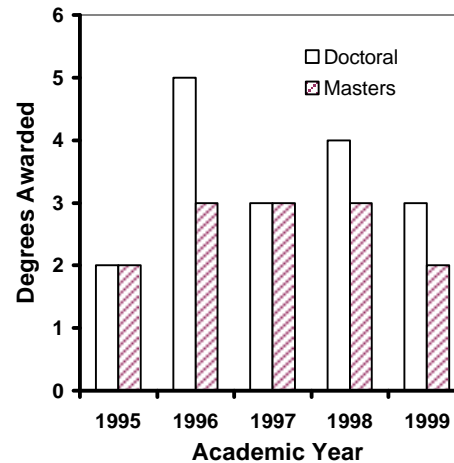

Crop Science

1998-1999

Graduate Enrollment:

	Doctoral	Masters	Post-Doc
Total	20	3	3
Gender: Male	10	1	3
Female	10	2	0
Newly-Enrolled	5	2	0
Male	4	1	0
Female	1	1	0
Minority: Total	1	0	0
Black	1	0	0
Citizenship: KY	3	0	0
International	11	0	3

Degrees Awarded:

	Doctoral	Masters
Total	3	2
Gender: Male	2	1
Female	1	1
Minority: Total	0	0
Black	0	0
Citizenship: KY	0	1
International	1	0

Assistantships & Fellowships:

	Fall 1998	Spring 1999
Teaching Asst.	-	-
TA Stipend*		
Research Asst.	13	14
RA Stipend*	$161,822	
Graduate Asst.	-	-
GA Stipend*		
Fellowships	7	7
Fellow. Stipend*	$80,000	
Total Stipend*	$241,822	

Applications:

	Doctoral	Masters
Received	9	9
Completed	7	5
Admitted	4	1
Gender: Male	6	8
Female	3	1
Minority: Total	1	0
Black	1	0
Citizenship: KY	1	2
International	6	2
Selectivity	0.57	0.20
Yield	1.00	1.00

1994-1995 to 1998-1999

Degrees Awarded:

Tuition Scholarships:

TA/RA/GA & Fellowship Tuition Scholarships (incl. TORA Awards)	$73,132	
TORA Awards	Fall 1998	Spring 1999
Number	1.5	0.5

Graduate School Support:

Form of Support	No.	Amount
Dissertation Enhance.		
Commonwealth Res.		
Student Support		
KY Res. Challenge	1	$500
GS Development		
Visit. Dist. Faculty		
Commonwealth Incent.